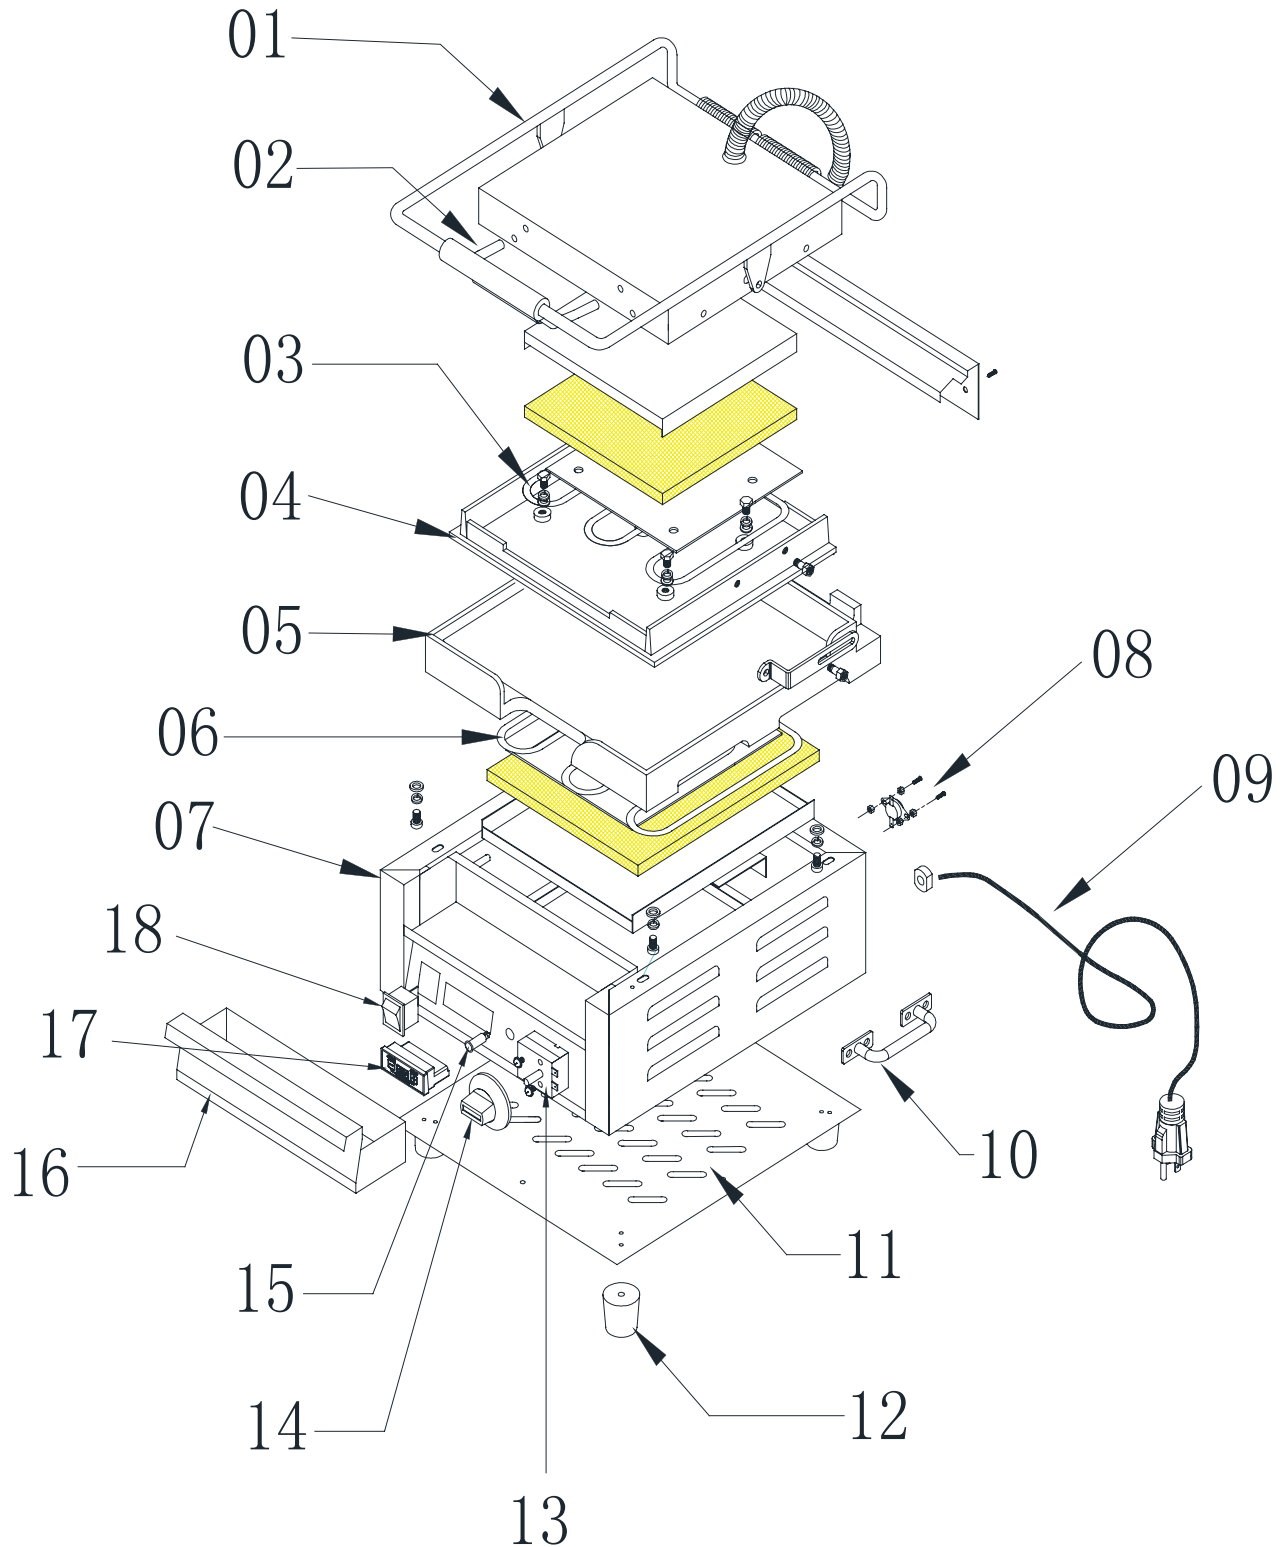

Parts Breakdown

Model PG-CN-0515-RT 42910

Parts Breakdown

Model PG-CN-0515-RT 42910

Item No.	Description	Position	Item No.	Description	Position	Item No.	Description	Position
64417	Big Handle for 42910	1	64407	Thermo Cut Out for 42910	8	64413	Indicator Light for 42910	15
64418	Small Handle for 42910	2	64408	Plug and Lead for 42910	9	64423	Oil Tray for 42910	16
64419	Top Element for 42910	3	64409	Side Handles for 42910	10	64414	Timer for 42910	17
73054	Top Cast Iron for 42910	4	64422	Bottom Plate for 42910	11	64415	On/Off Switch for 42910	18
73055	Bottom Cast Iron for 42910	5	64410	Rubber Foot for 42910	12	64416	Wire (per Meter) for 42910	
64420	Bottom Element for 42910	6	64411	Thermostat for 42910	13			
64421	Body for 42910	7	64412	Dial for 42910	14			